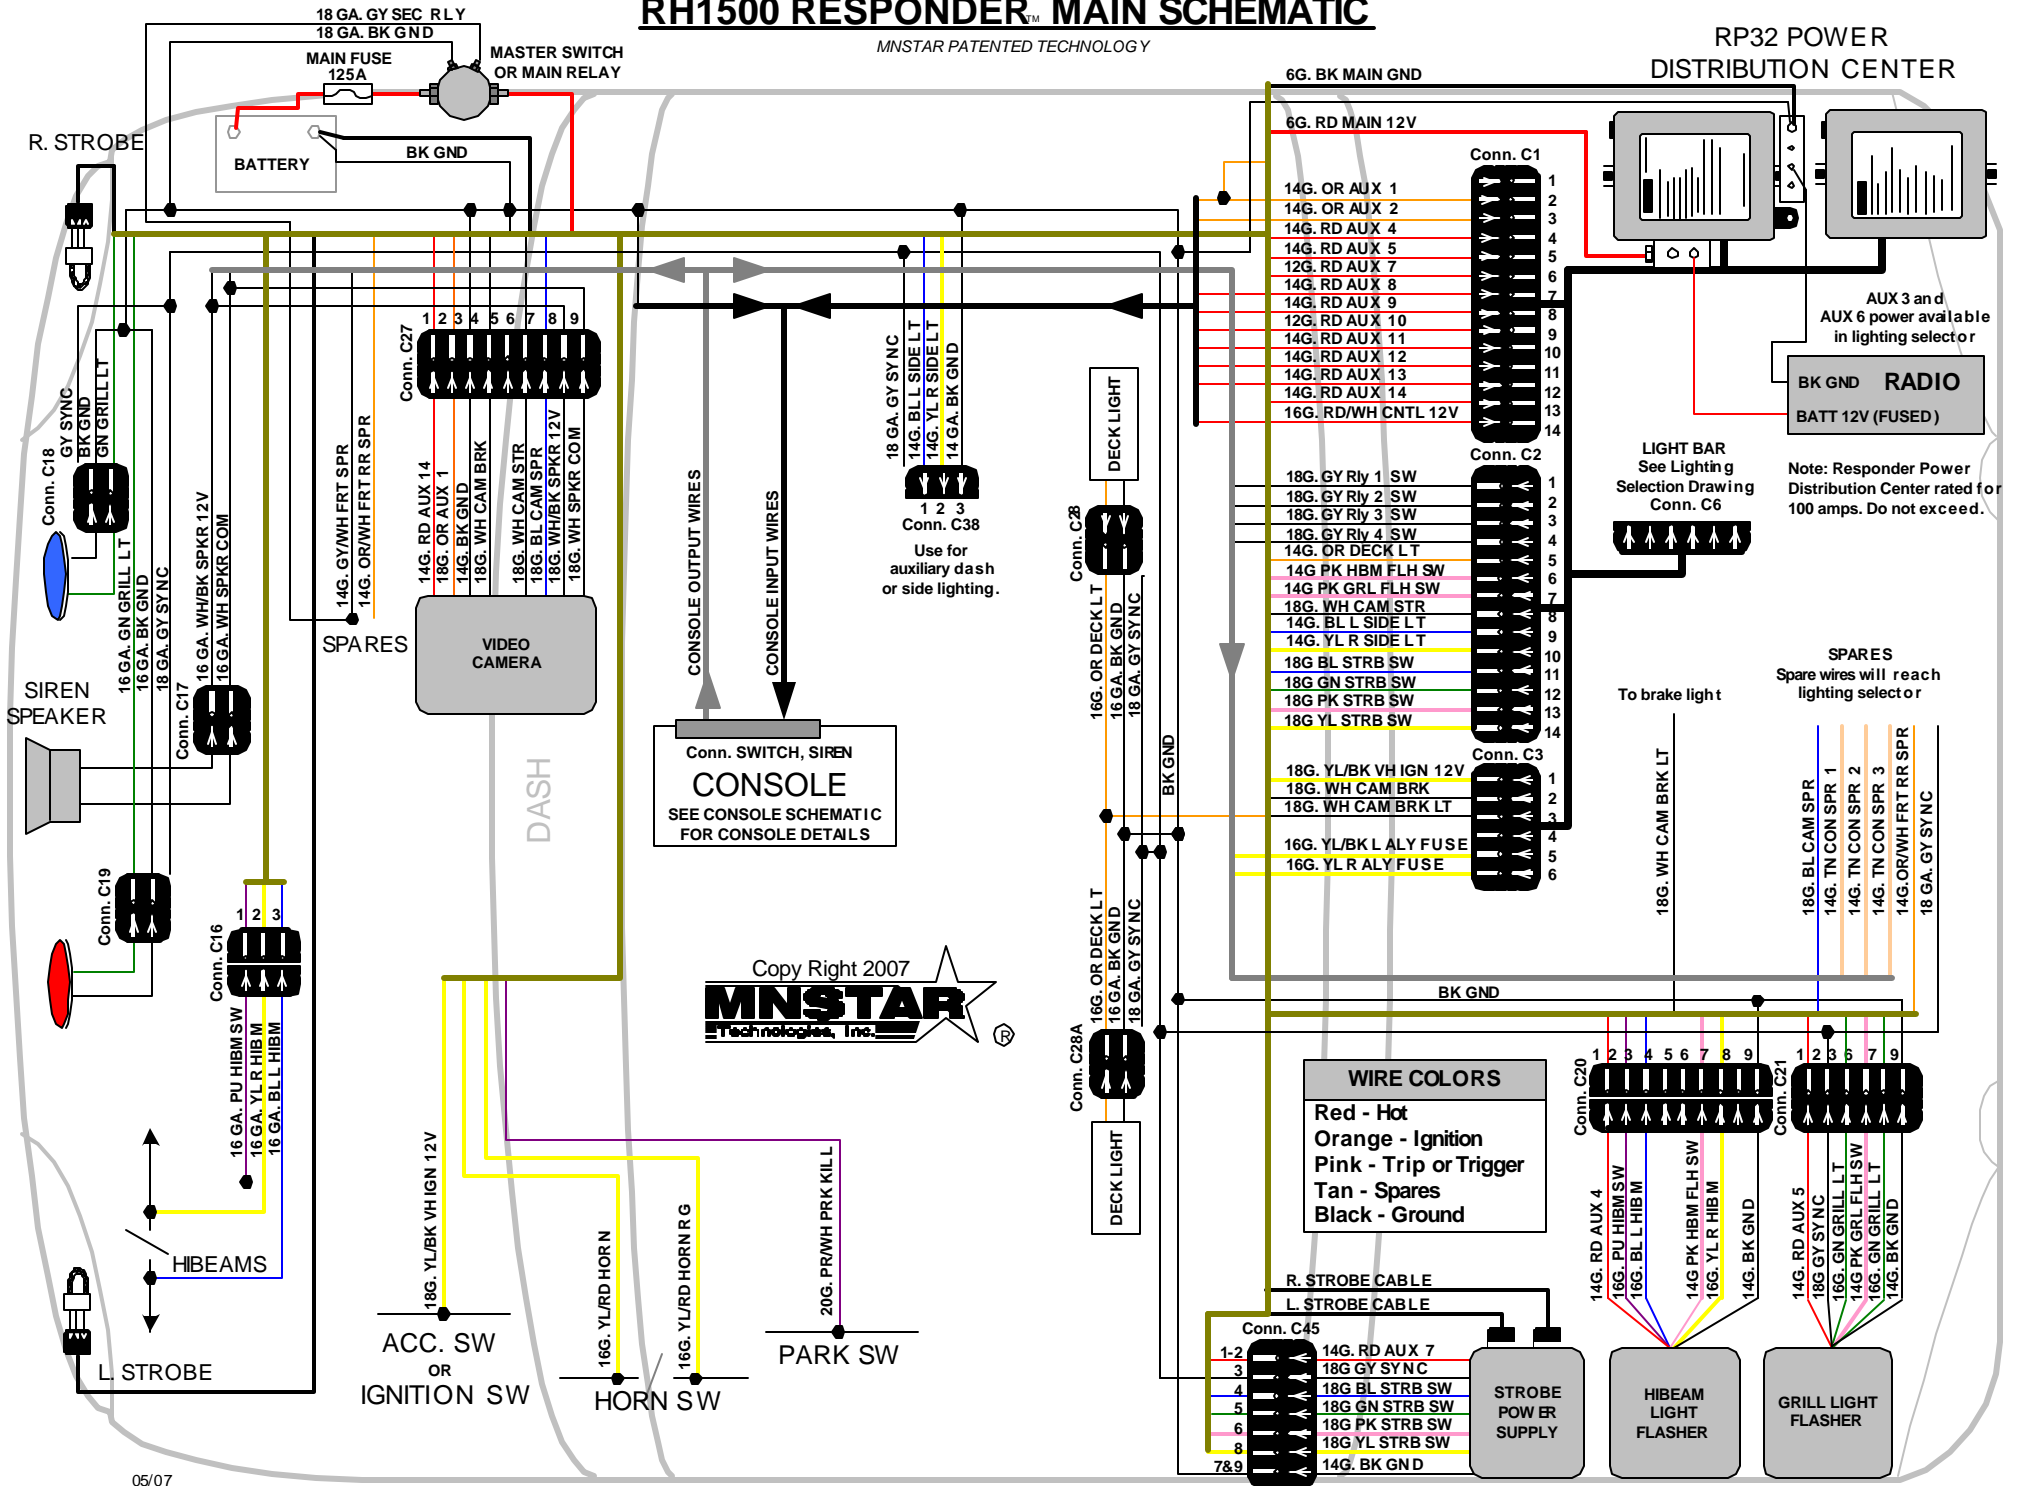

# RH1500 RESPONDER™ MAIN SCHEMATIC

MNSTAR PATENTED TECHNOLOGY

## RP32 POWER DISTRIBUTION CENTER

**WIRE COLORS**

- Red - Hot
- Orange - Ignition
- Pink - Trip or Trigger
- Tan - Spares
- Black - Ground