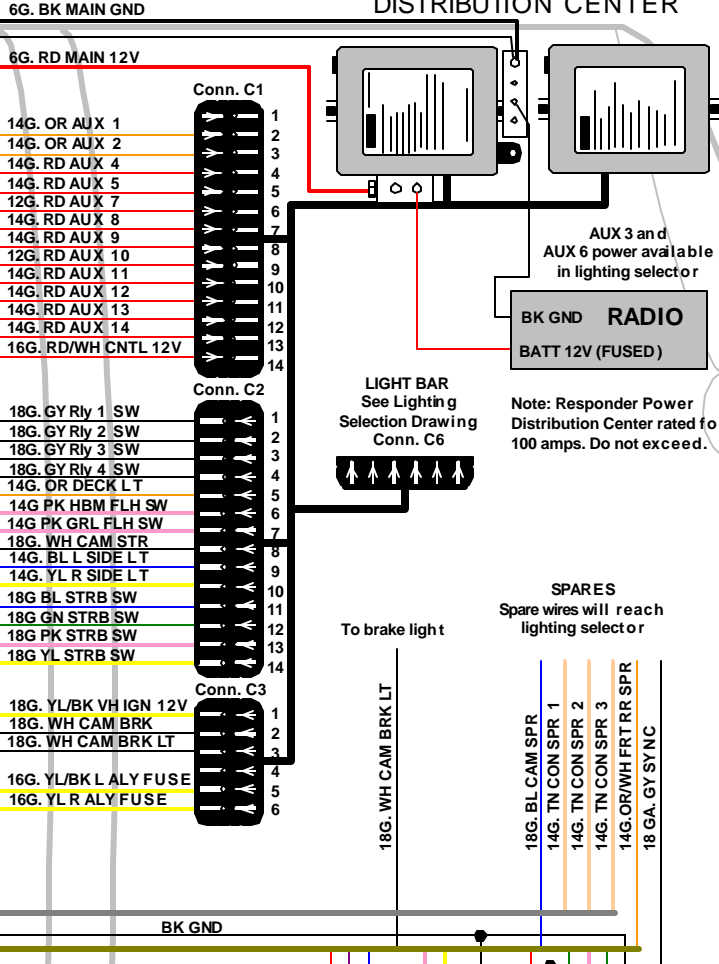

# RH1500 RESPONDER™ MAIN SCHEMATIC

MNSTAR PATENTED TECHNOLOGY

## RP32 POWER DISTRIBUTION CENTER

**WIRE COLORS**

- Red - Hot
- Orange - Ignition
- Pink - Trip or Trigger
- Tan - Spares
- Black - Ground