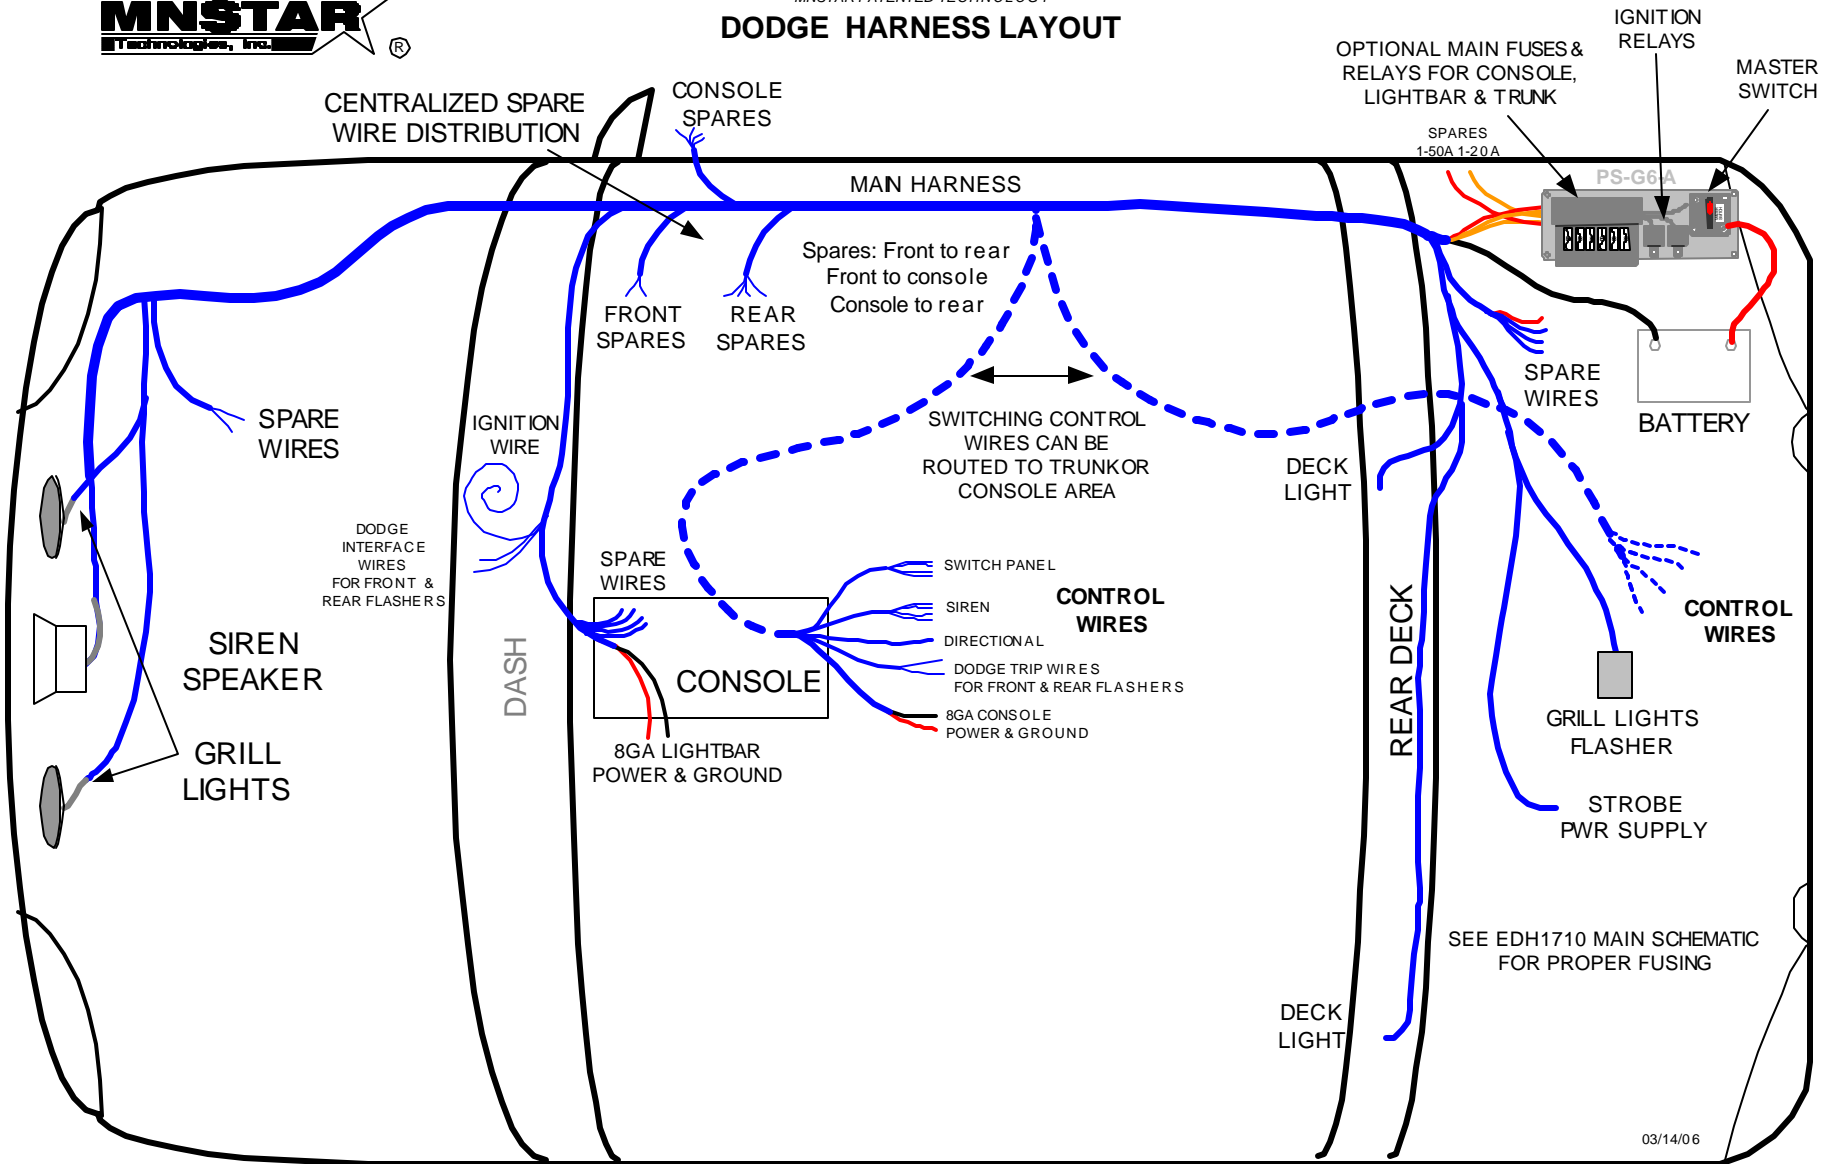

Copy Right 2006

MNSTAR EDH1710 INSTALLER™

MNSTAR PATENTED TECHNOLOGY

DODGE HARNESS LAYOUT

FRONT HARNESS OPTIONS

00-1375 - SIREN SPEAKER 2 CABLE (2nd SPEAKER)

CONSOLE & MID HARNESS OPTIONS

00-1647 - DODGE INTERFACE CONNECTOR KIT
 PD-B6 - PROTECTOR DISTRIBUTION CENTER 6 CIRCUIT
 PD-B12 - PROTECTOR DIST. CENTER 12 CIRCUIT
 DR33 - PROGRAMABLE DELAY TIMER
 00-1376 - GUNLOCK HARNESS

TRUNK HARNESS OPTIONS

PD-B6 - PROTECTOR DISTRIBUTION CENTER 6 CIRCUIT
 PD-B12 - PROTECTOR DIST. CENTER 12 CIRCUIT
 00-1378 - REAR GUNLOCK HARNESS
 00-1605 - TRUNK LID WARNING LIGHT HARNESS