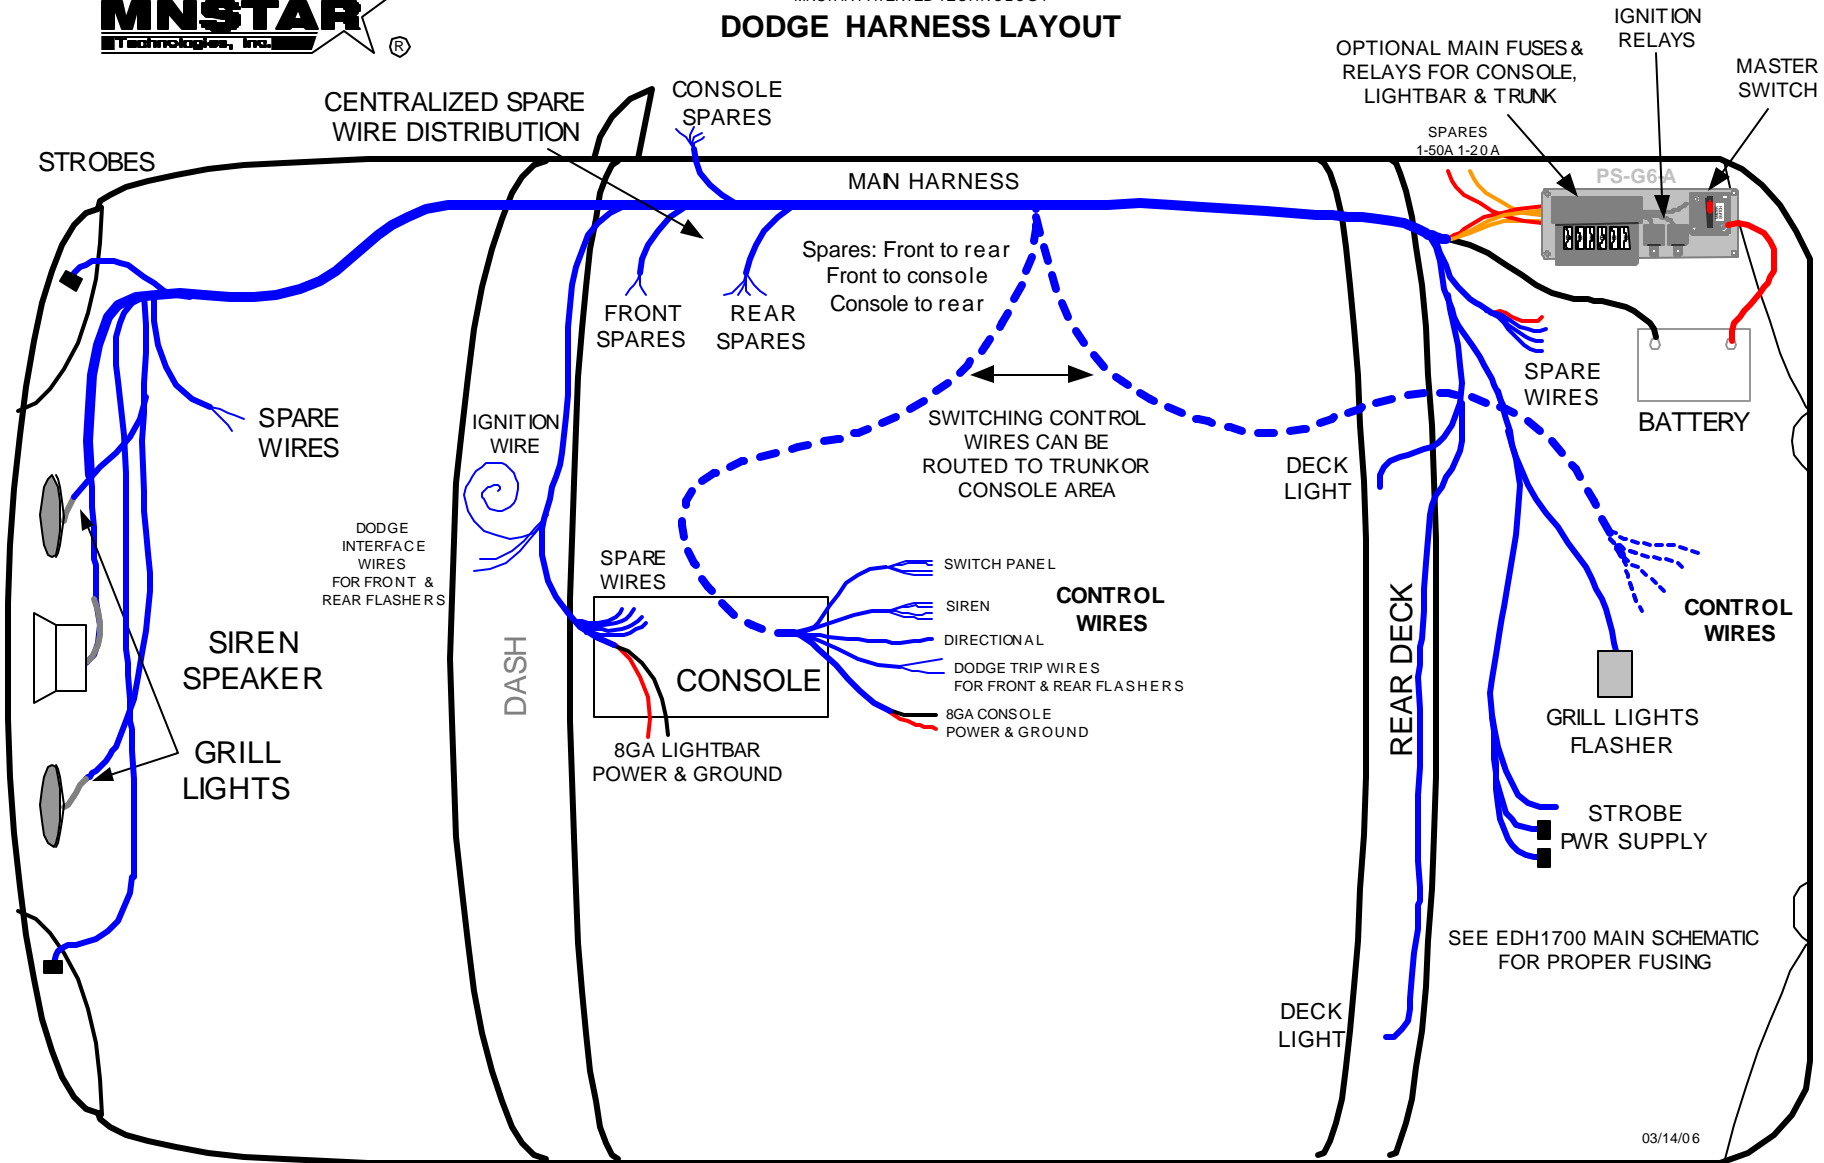

# MNSTAR EDH1700 INSTALLER™

MNSTAR PATENTED TECHNOLOGY

## DODGE HARNESS LAYOUT

### FRONT HARNESS OPTIONS

00-1375 - SIREN SPEAKER 2 CABLE (2nd SPEAKER)

### CONSOLE & MID HARNESS OPTIONS

00-1647 - DODGE INTERFACE CONNECTOR KIT  
 PD-B6 - PROTECTOR DISTRIBUTION CENTER 6 CIRCUIT  
 PD-B12 - PROTECTOR DIST. CENTER 12 CIRCUIT  
 DR33 - PROGRAMABLE DELAY TIMER  
 00-1376 - GUNLOCK HARNESS