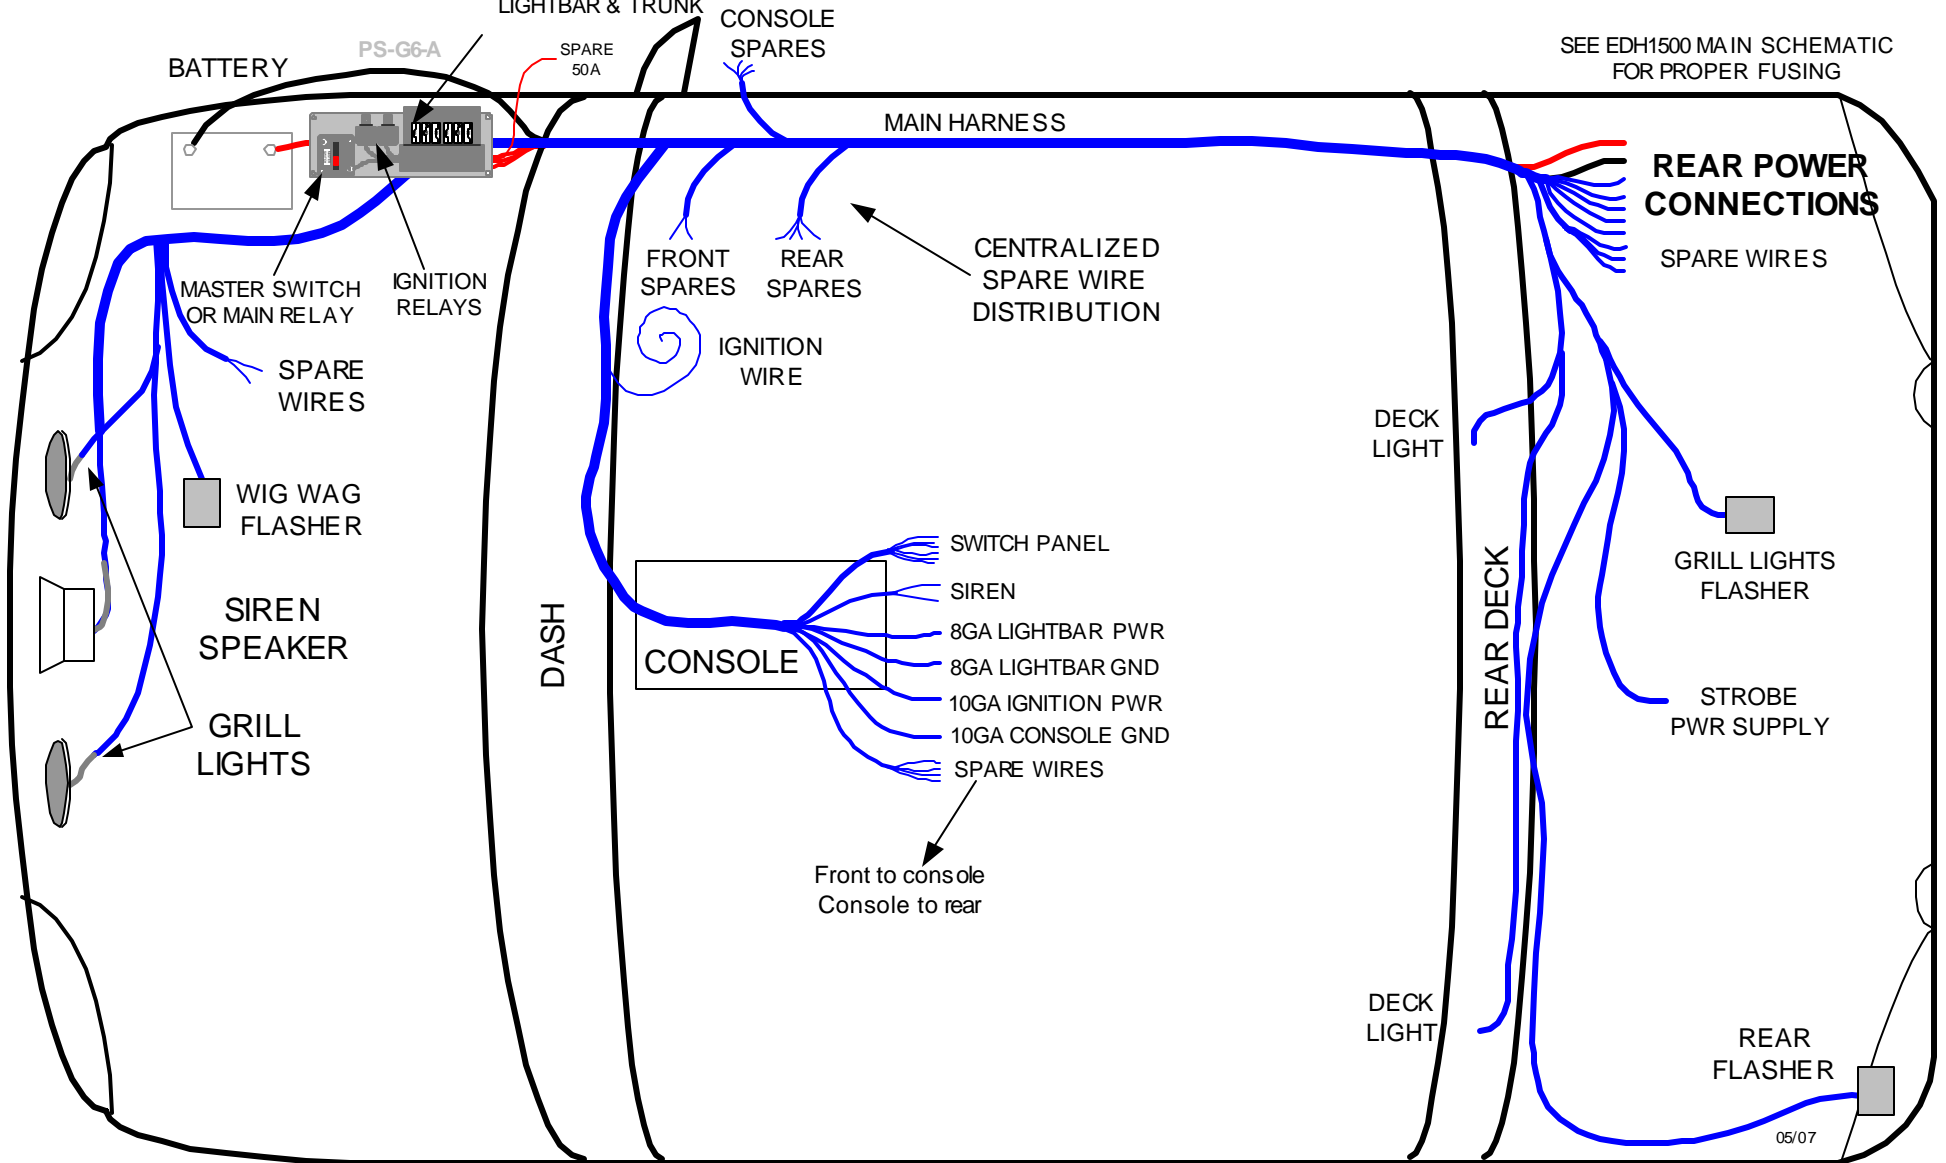

Copy Right 2007

MNSTAR EDH1510 INSTALLER™

MNSTAR PATENTED TECHNOLOGY

OPTIONAL MAIN FUSES & RELAYS FOR CONSOLE, LIGHTBAR & TRUNK

FRONT HARNESS OPTIONS

- PS-G6-A - DIST. CENTER 6C W/MTR SW, RLYS
- 10-1528 - MASTER SWITCH W/FUSE & 6GA. CABLE
- X85-0047 - 40A IGNITION RELAY
- 10-1421 - 200A MAIN POWER RELAY
- 00-1375 - SIREN SPEAKER 2 CABLE (2nd SPEAKER)

CONSOLE & MID HARNESS OPTIONS

- PD-B6 - PROTECTOR DISTRIBUTION CENTER 6 CIRCUIT
- PD-B12 - PROTECTOR DIST. CENTER 12 CIRCUIT
- DR33 - PROGRAMMABLE DELAY TIMER
- 00-1376 - GUNLOCK HARNESS

TRUNK HARNESS OPTIONS

- PD-B6 - PROTECTOR DISTRIBUTION CENTER 6 CIRCUIT
- PD-B12 - PROTECTOR DIST. CENTER 12 CIRCUIT
- 00-1378 - REAR GUNLOCK HARNESS
- 00-1605 - TRUNK LID WARNING LIGHT HARNESS

05/07