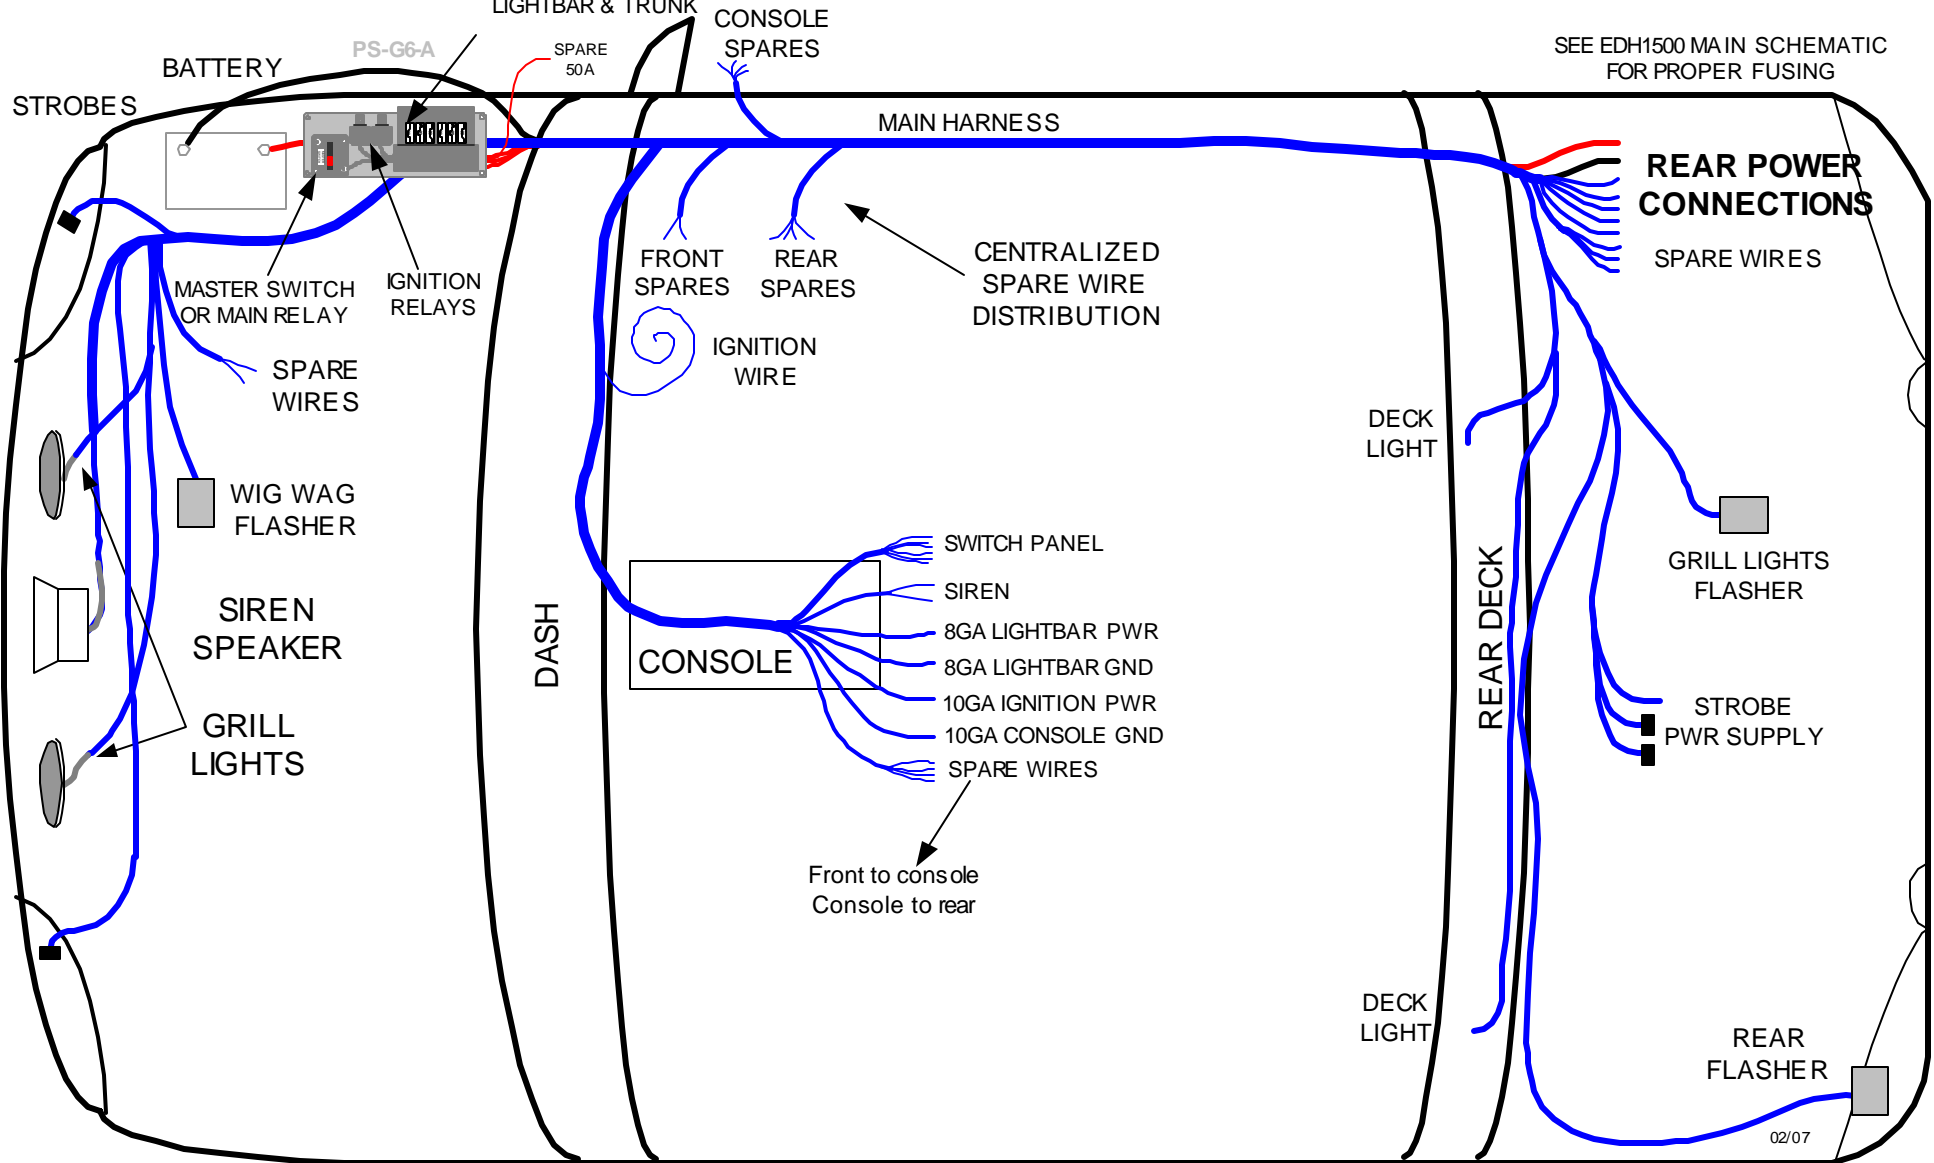

Copy Right 2007

MNSTAR EDH1500 INSTALLER™

MNSTAR PATENTED TECHNOLOGY

OPTIONAL MAIN FUSES & RELAYS FOR CONSOLE, LIGHTBAR & TRUNK

FRONT HARNESS OPTIONS

- PS-G6-A - DIST. CENTER 6C W/MTR SW, RLYS
- 10-1528 - MASTER SWITCH W/FUSE & 6GA. CABLE
- X85-0047 - 40A IGNITION RELAY
- 10-1421 - 200A MAIN POWER RELAY
- 00-1375 - SIREN SPEAKER 2 CABLE (2nd SPEAKER)

CONSOLE & MID HARNESS OPTIONS

- PD-B6 - PROTECTOR DISTRIBUTION CENTER 6 CIRCUIT
- PD-B12 - PROTECTOR DIST. CENTER 12 CIRCUIT
- DR33 - PROGRAMMABLE DELAY TIMER
- 00-1376 - GUNLOCK HARNESS

TRUNK HARNESS OPTIONS

- PD-B6 - PROTECTOR DISTRIBUTION CENTER 6 CIRCUIT
- PD-B12 - PROTECTOR DIST. CENTER 12 CIRCUIT
- 00-1378 - REAR GUNLOCK HARNESS
- 00-1605 - TRUNK LID WARNING LIGHT HARNESS

02/07